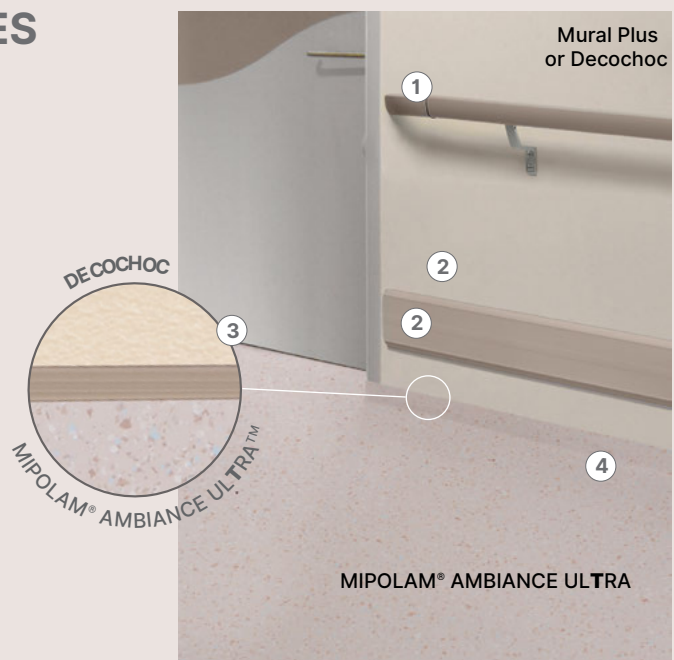

USER'S BENEFITS

| Easy & cost-effective maintenance

| Stain barrier

| No wax for life

| Chemical resistance

COMPLEMENTARY RANGES

WALL SOLUTIONS

- ① **100% SAFETY**
LINEA'TOUCH handrail
- ② **100% PROTECTION**
Mural Plus or wall protection DECOCHOC combined with LINEA'punch bumper
- ③ **100% WATERPROOF**
Perfect hot-welded joint between floor and wall to reduce bacterial activity
- ④ **100% HYGIENIC**
 - Skirting and coving solutions: no areas where particles or bacteria can stagnate
 - Easy to clean

MIPOLAM® AMBIANCE ULTRA

FEWER VOC'S, BETTER INDOOR AIR QUALITY

INDOOR AIR QUALITY

- TVOC emissions 100 times better than norm requirements (TVOC <math>< 10 \mu\text{g}/\text{m}^3</math> after 28 days)
- Floorscore certified
- Comply with AgBB protocol
- No formaldehyde emission